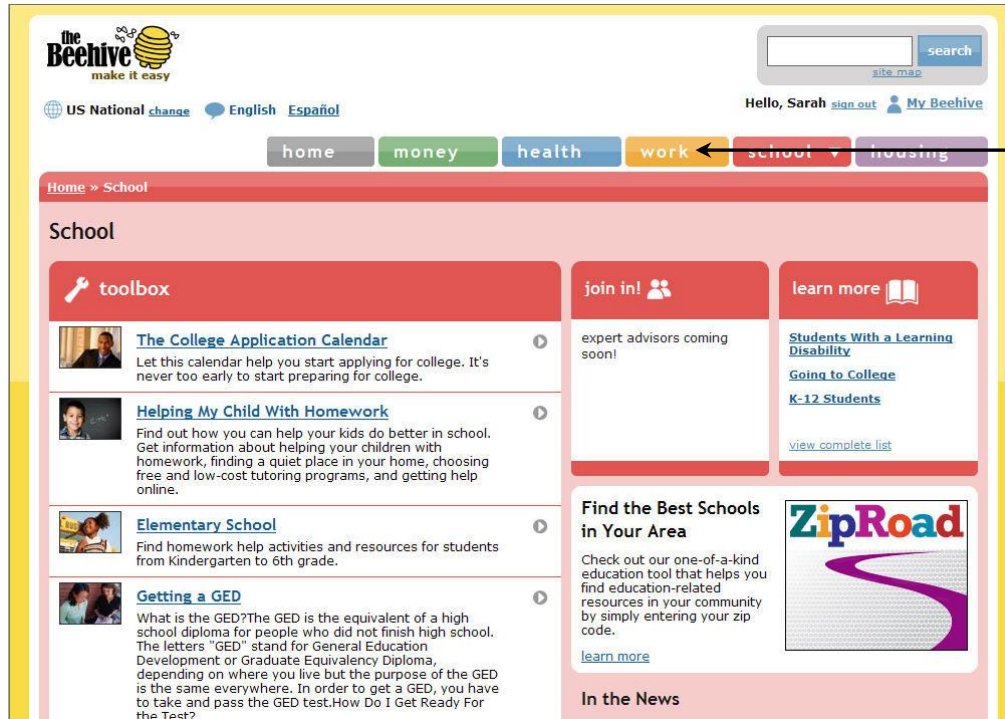

Finding Career Coach on the Beehive

From any page on the Beehive, click the orange *Work* button at the top of the page.

Then click on the "Career Coach" link to go to the Career Coach homepage.