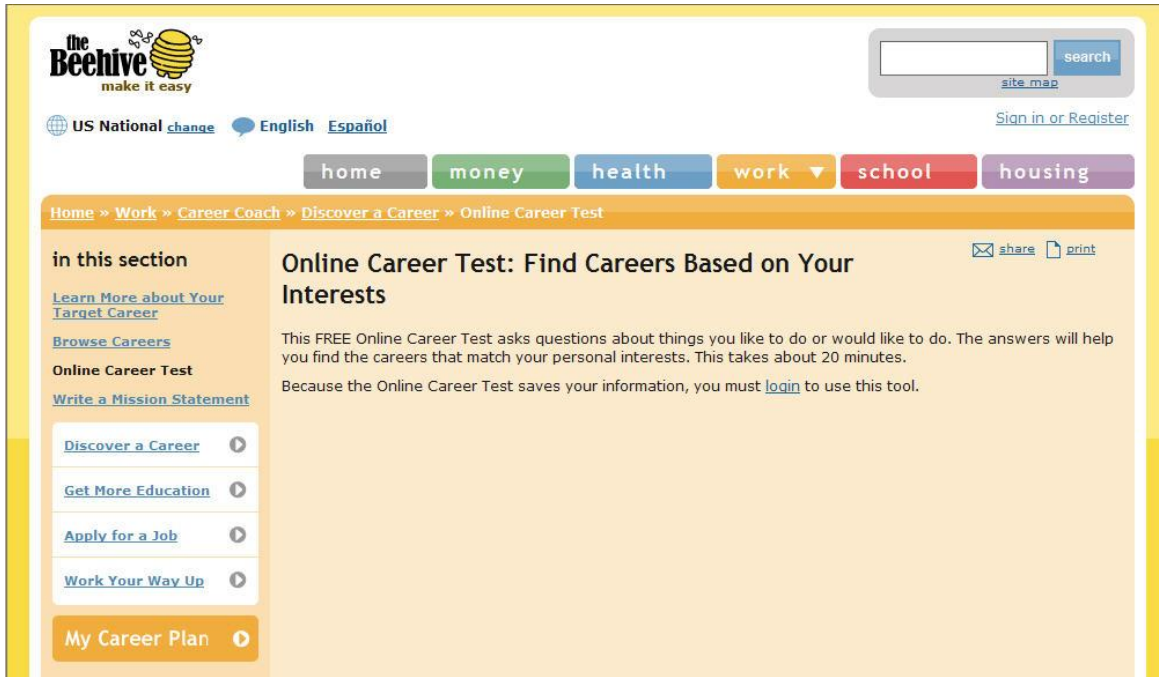

## Signing into Career Coach

When you come to a page that requires you to log in, follow the “Login” link.

Enter your username and password and click the “Log in” button.